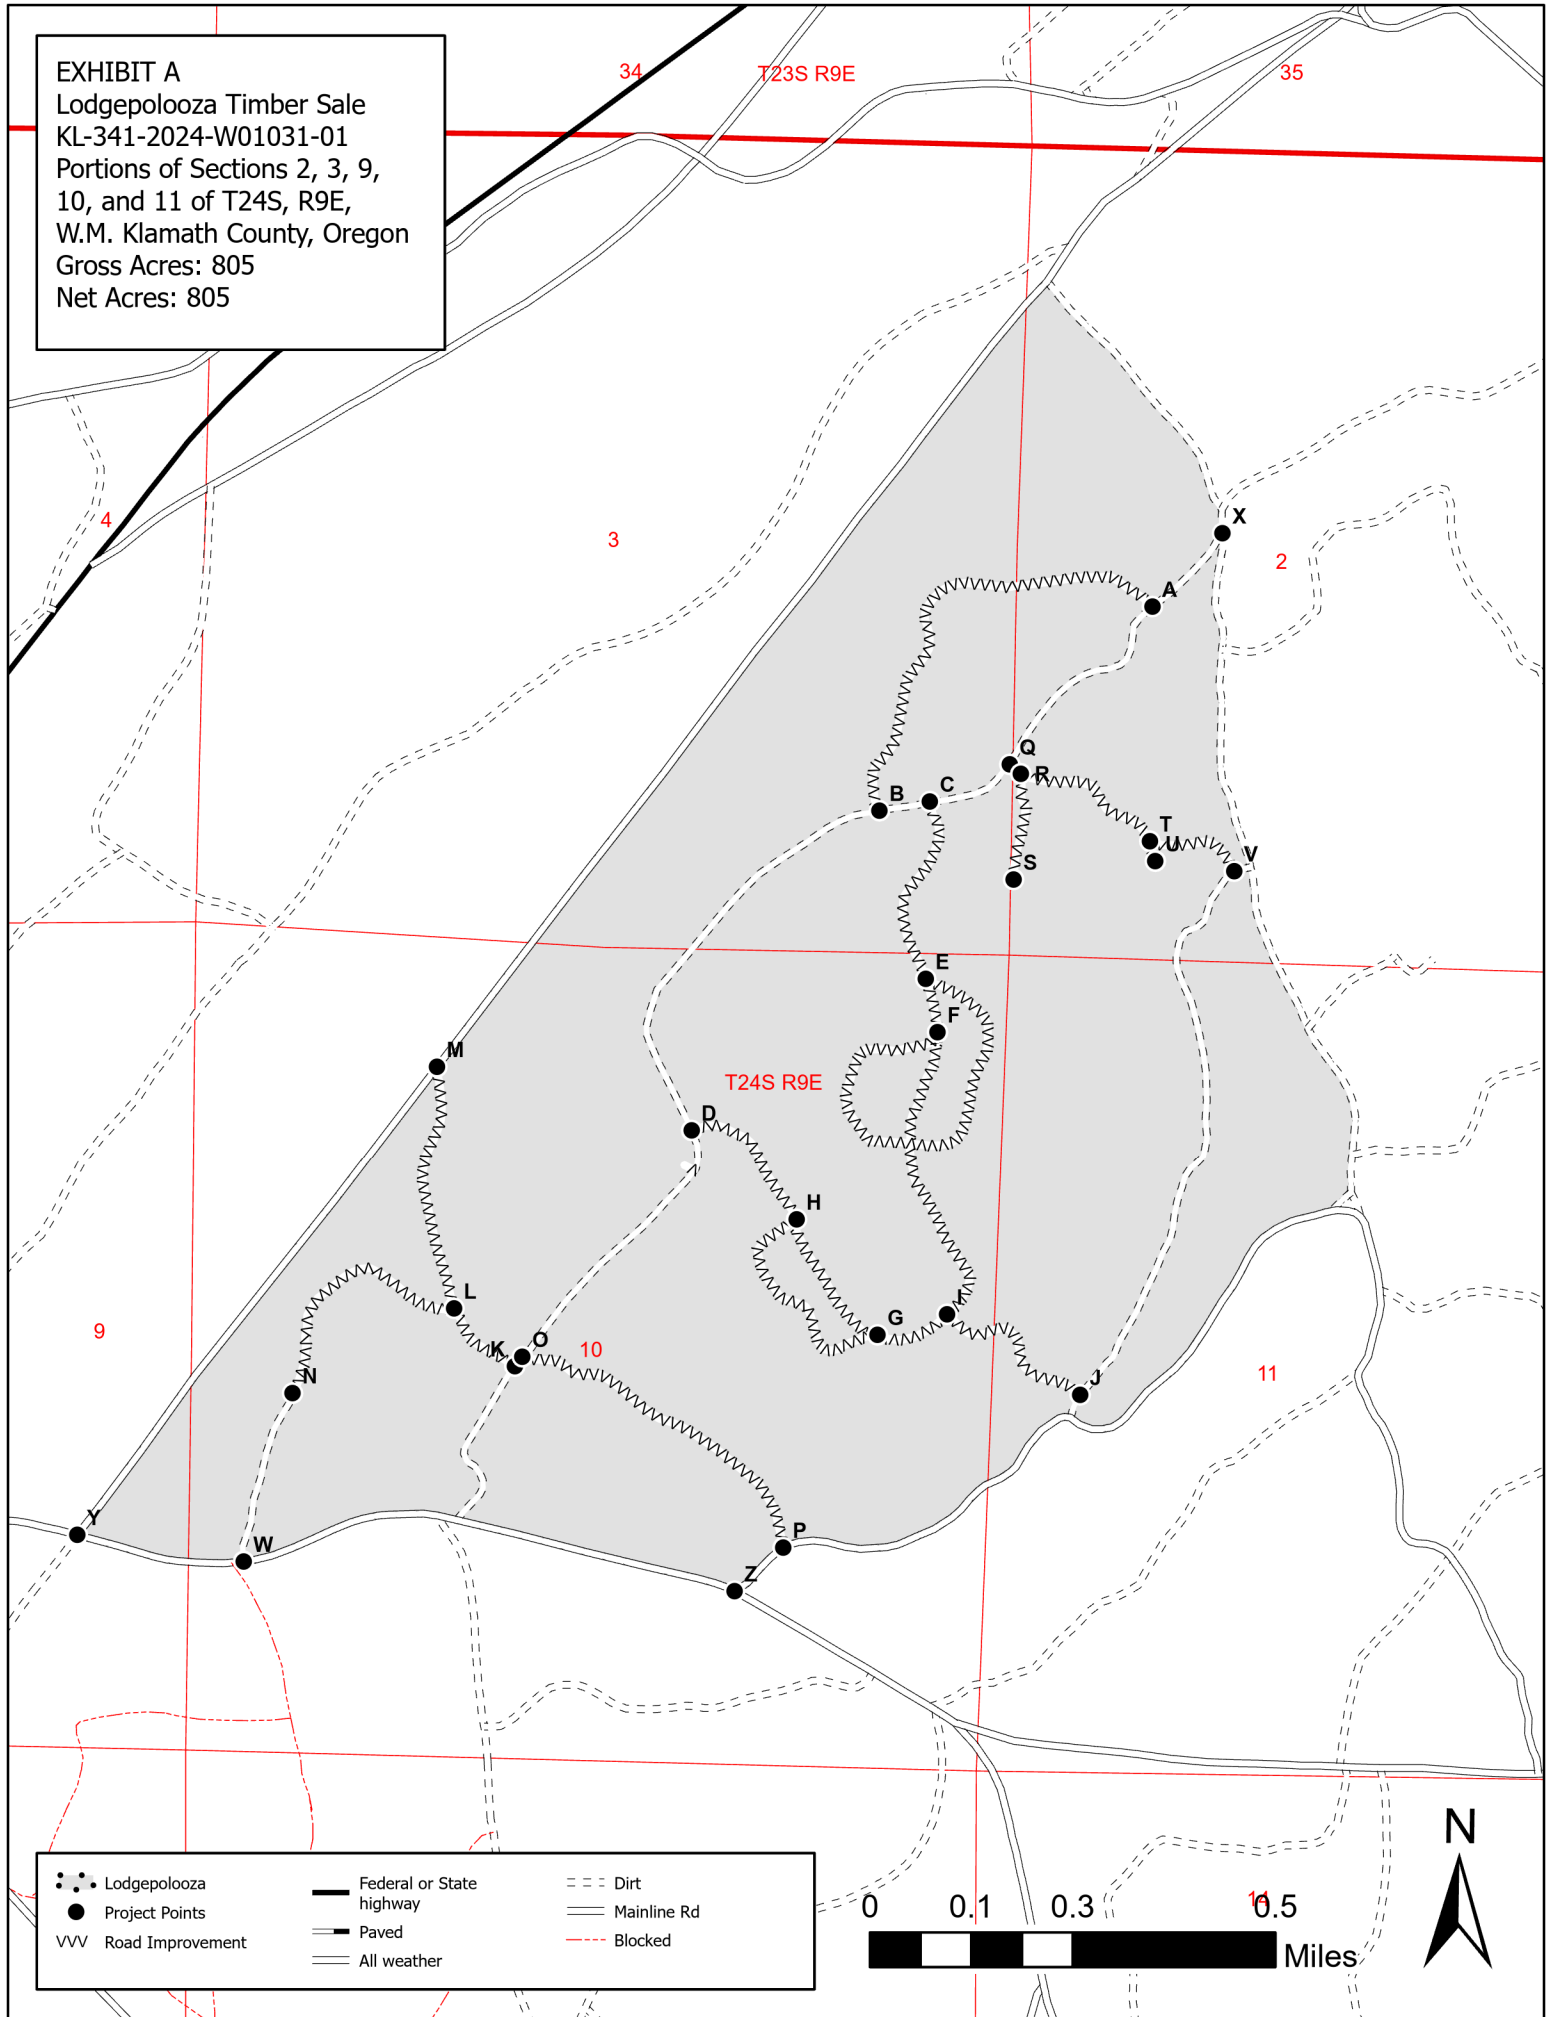

**EXHIBIT A**  
 Lodgepolooza Timber Sale  
 KL-341-2024-W01031-01  
 Portions of Sections 2, 3, 9,  
 10, and 11 of T24S, R9E,  
 W.M. Klamath County, Oregon  
 Gross Acres: 805  
 Net Acres: 805

Lodgepolooza	Federal or State highway	Dirt
Project Points	Paved	Mainline Rd
Road Improvement	All weather	Blocked

VICINITY MAP

Lodgepolooza Timber Sale

KL-341-2024-W01031-01

Portions of Sections 2, 3, 9,

10, and 11 of T24S, R9E,

W.M. Klamath County, Oregon

Gross Acres: 805

Net Acres: 805