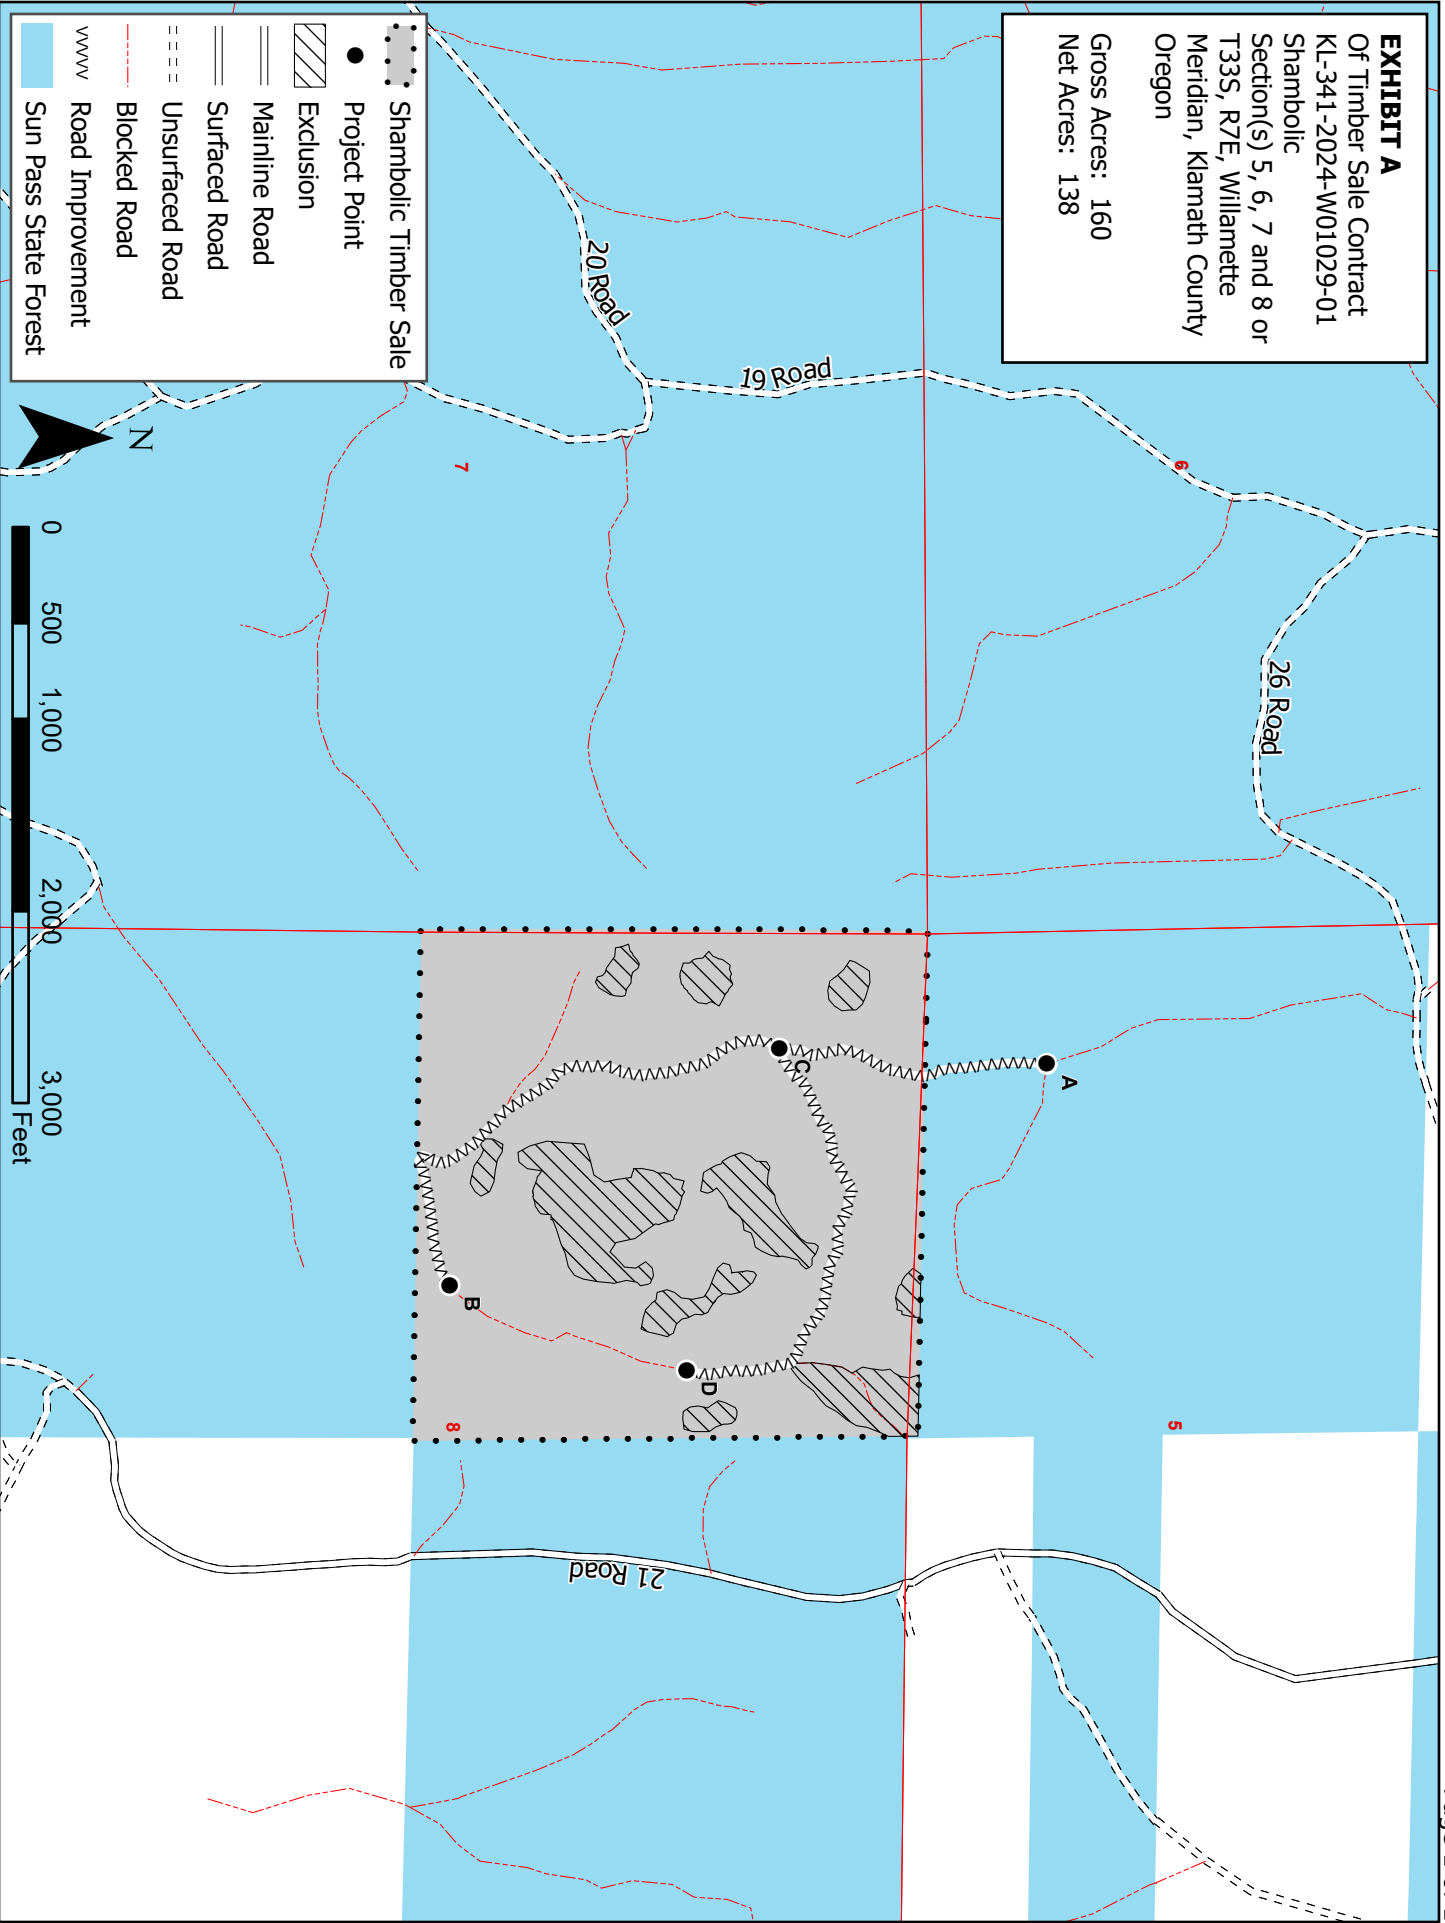

EXHIBIT A
Of Timber Sale Contract
KL-341-2024-W01029-01
Shambovic
Section(s) 5, 6, 7 and 8 or
T33S, R7E, Willamette
Meridian, Klamath County
Oregon
Gross Acres: 160
Net Acres: 138

- Shambovic Timber Sale
- Project Point
- Exclusion
- Mainline Road
- Surfaced Road
- Unsurfaced Road
- Blocked Road
- Road Improvement
- Sun Pass State Forest