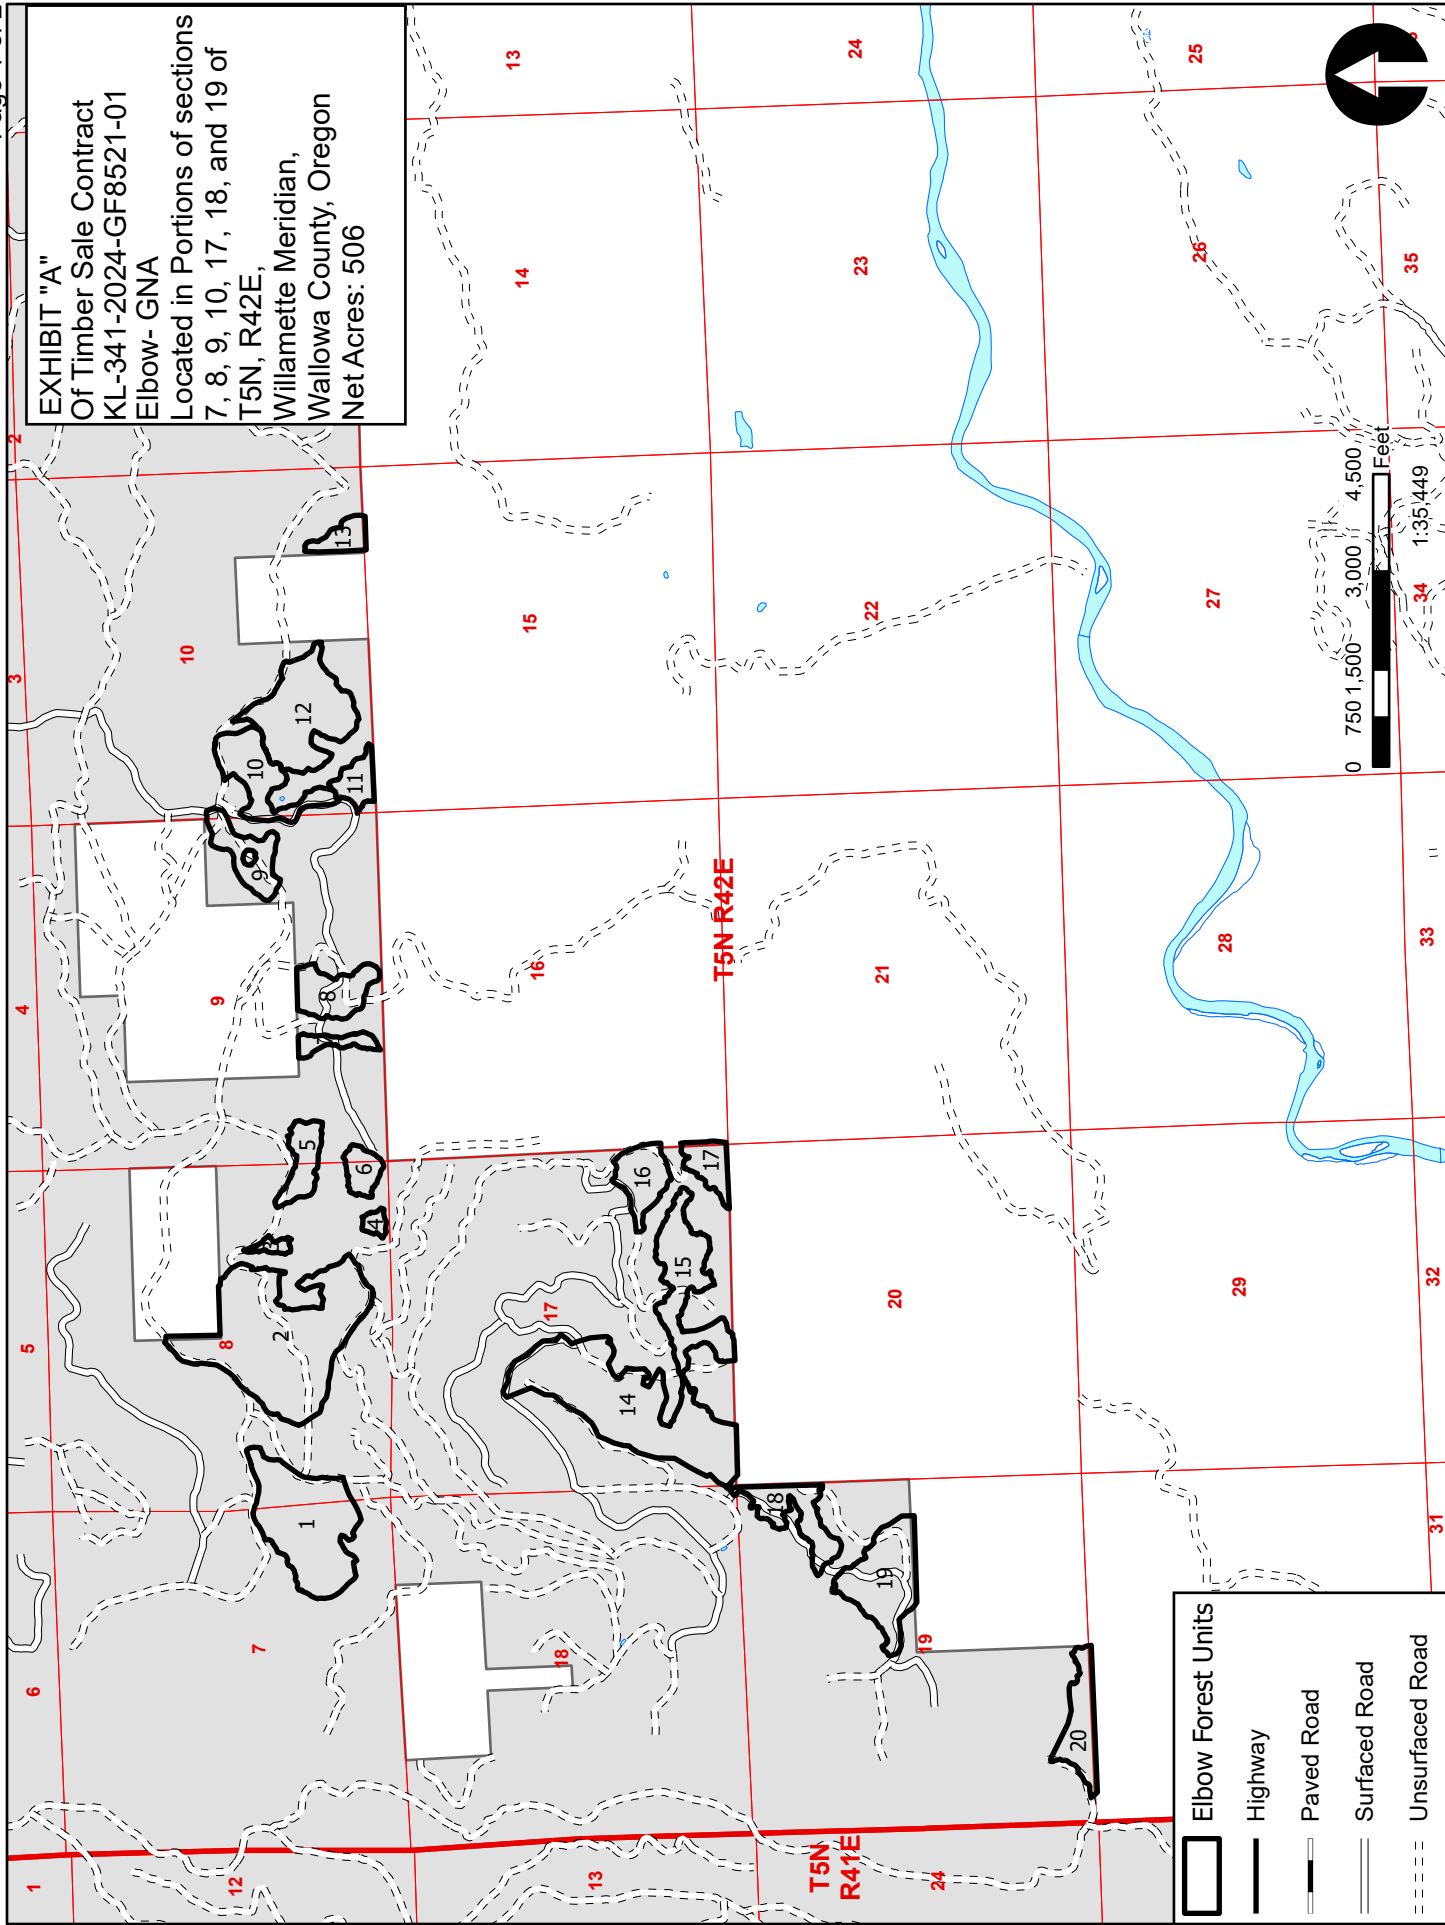

**EXHIBIT "A"**  
Of Timber Sale Contract  
KL-341-2024-GF8521-01  
Elbow- GNA  
Located in Portions of sections  
7, 8, 9, 10, 17, 18, and 19 of  
T5N, R42E,  
Willamette Meridian,  
Wallowa County, Oregon  
Net Acres: 506

**EXHIBIT A"**

Of Timber Sale Contract  
 KL-341-2024-GF8521-01  
 Elbow- GNA  
 Located in Portions of sections  
 7, 8, 9, 10, 17, 18, and 19 of  
 T5N, R42E,  
 Willamette Meridian,  
 Wallowa County, Oregon  
 Net Acres: 506

**1:80,000**

**Roads & Surface**

- Elbow Forest Units
- Elbow Haul Roads
- Highway
- Paved Road
- Surfaced Road
- Unsurfaced Road

**Elbow GNA Vicinity**