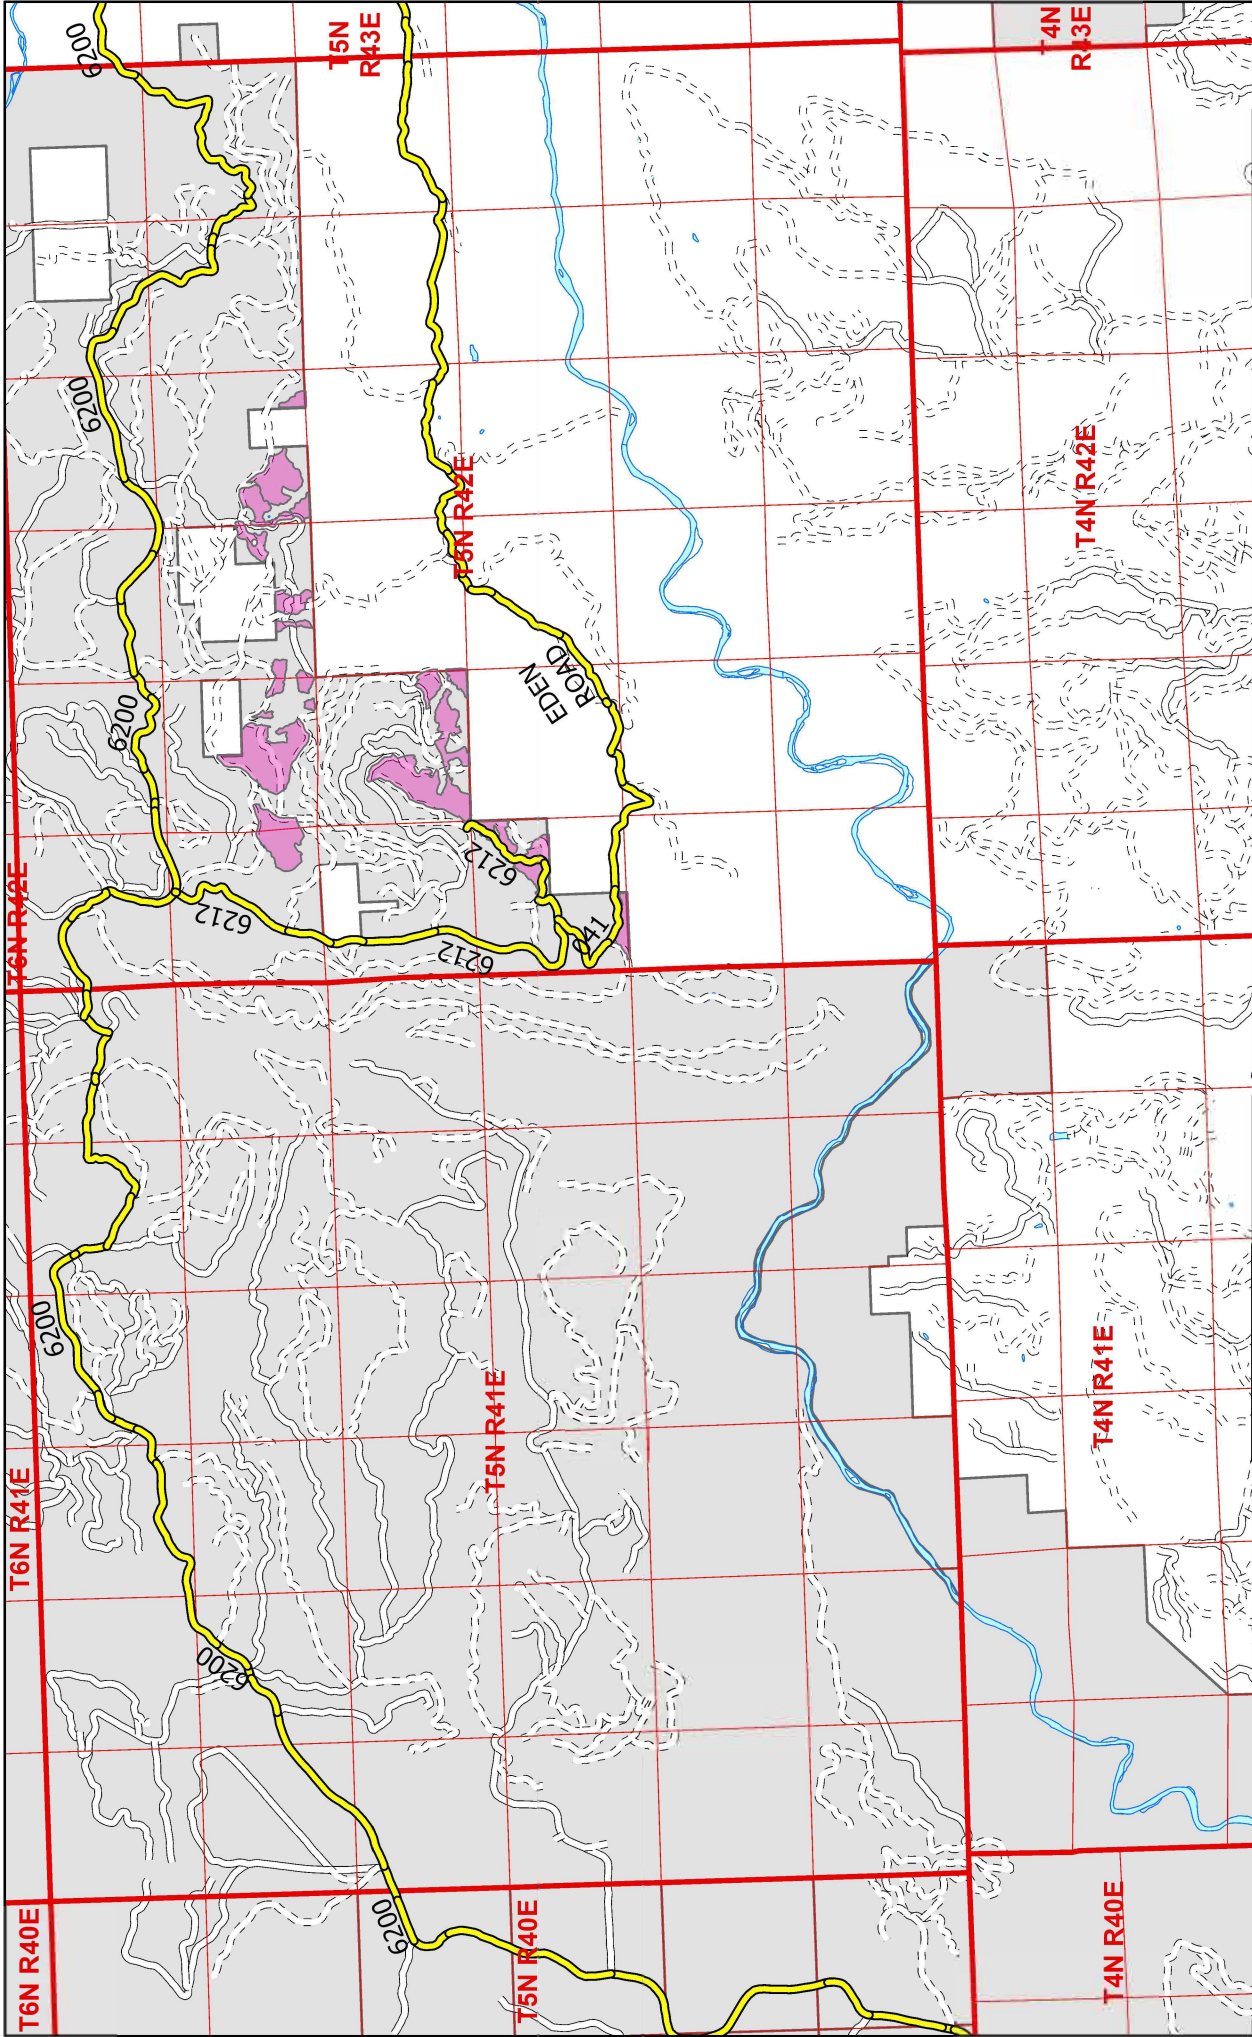

**EXHIBIT "A"**  
Of Timber Sale Contract  
KL-341-2024-GF8521-01  
Elbow- GNA  
Located in Portions of sections  
7, 8, 9, 10, 17, 18, and 19 of  
T5N, R42E,  
Willamette Meridian,  
Wallowa County, Oregon  
Net Acres: 506

**EXHIBIT A"**

Of Timber Sale Contract  
 KL-341-2024-GF8521-01  
 Elbow- GNA  
 Located in Portions of sections  
 7, 8, 9, 10, 17, 18, and 19 of  
 T5N, R42E,  
 Willamette Meridian,  
 Wallowa County, Oregon  
 Net Acres: 506

**1:80,000**

**Roads & Surface**

- Elbow Forest Units
- Elbow Haul Roads
- Highway
- Paved Road
- Surfaced Road
- Unsurfaced Road

**Elbow GNA Vicinity**