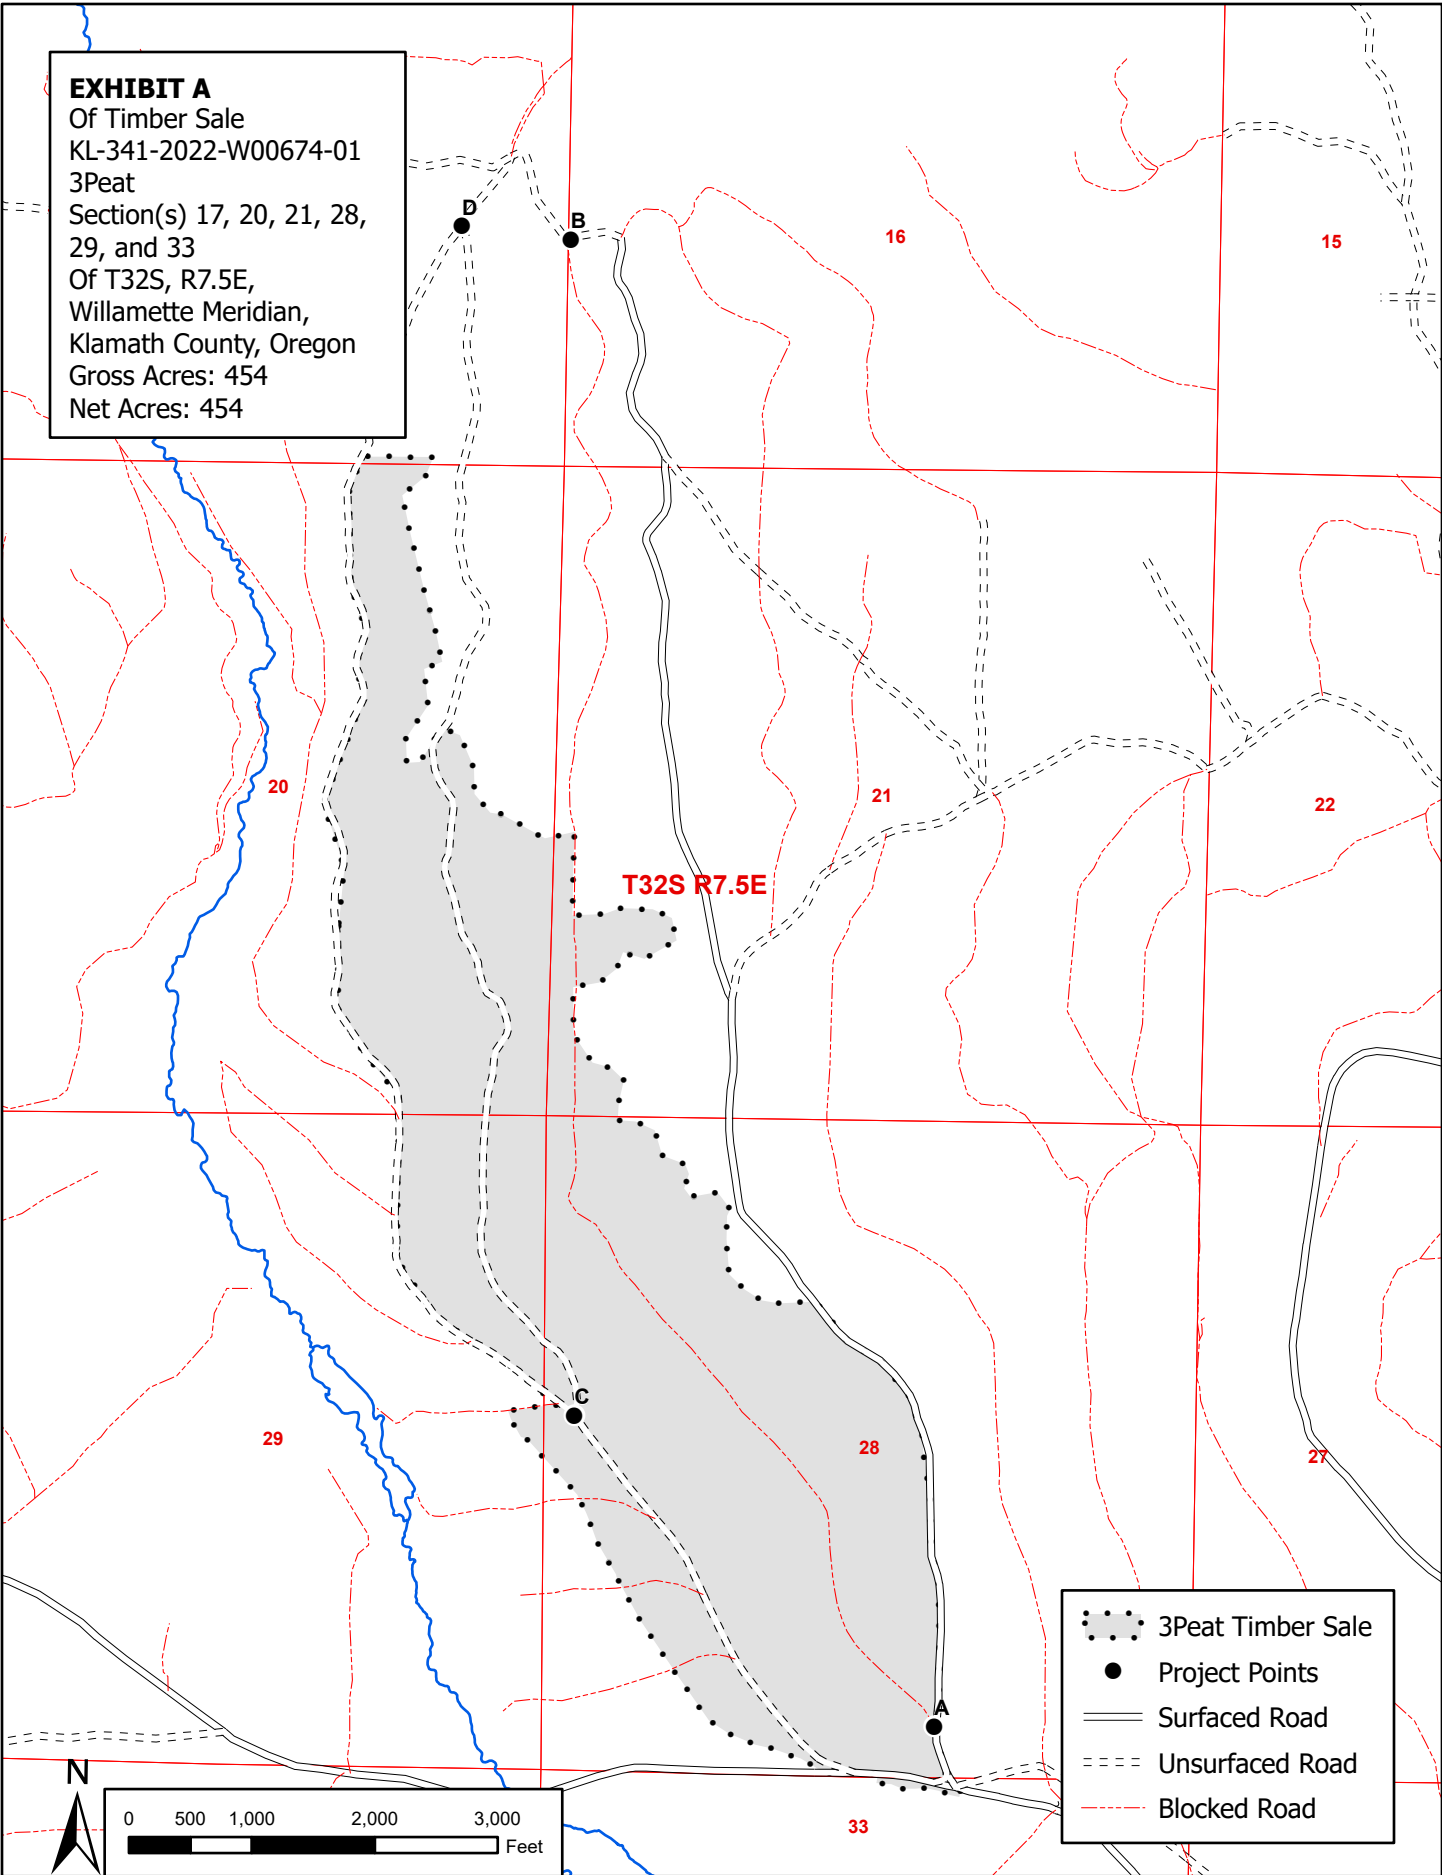

EXHIBIT A
Of Timber Sale
KL-341-2022-W00674-01
3Peat
Section(s) 17, 20, 21, 28,
29, and 33
Of T32S, R7.5E,
Willamette Meridian,
Klamath County, Oregon
Gross Acres: 454
Net Acres: 454

- 3Peat Timber Sale
- Project Points
- Surfaced Road
- Unsurfaced Road
- Blocked Road

EXHIBIT A

Of Timber Sale
KL-341-2022-W00674-01
3Peat
Section(s) 17, 20, 21, 28,
and 33
Of T32S, R7.5E,
Willamette Meridian,
Klamath County, Oregon
Gross Acres: 454
Net Acres: 454