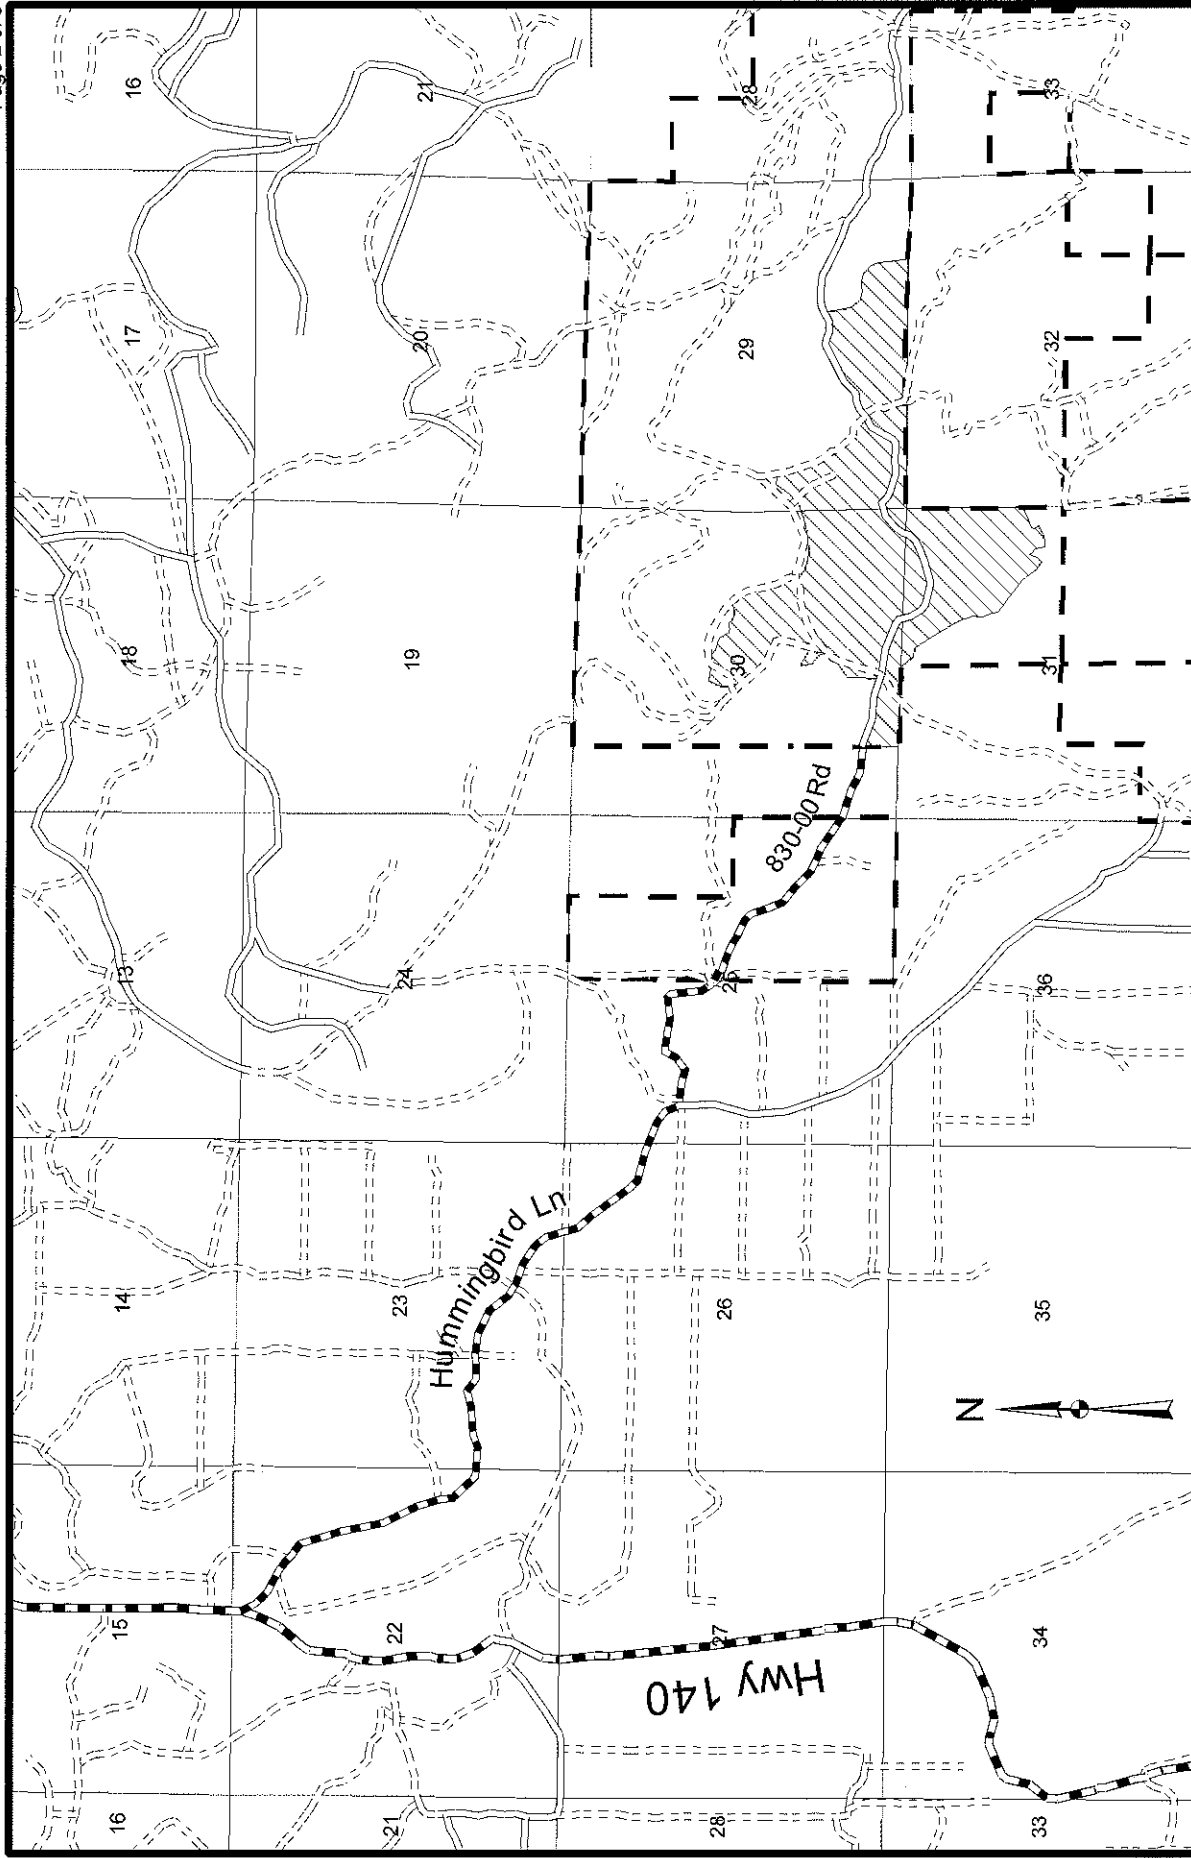

**EXHIBIT "A"**  
 OF TIMBER SALE CONTRACT NO. 341-11-25  
 BOONDOGGLE  
 PORTIONS OF SECTIONS 29, 30, 31, T37S. R.12E., W.M.  
 KLAMATH COUNTY, OR

Gross Timber Sale Acres - 342  
 Excluded Acres - 15  
 Net Timber Sale Acres - 327

**Legend**

- ..... Timber Sale Boundary
- ▨ Excluded Area
- ◇ Land Survey Monument
- - - Property Line

**Roads**

- Roads

**Current Surface**

- ..... NATIVE
- ROCK
- - - Unsurfaced Road (Improvement Required)
- · - Unsurfaced Road (Construction Required)

### Legend

Boondoggle Timber Sale

Haul Route

Property Line

Gross Timber Sale Acres - 342  
 Excluded Acres - 15  
 Net Timber Sale Acres - 327

### Exhibit "A"

VICINITY MAP

OF TIMBER SALE CONTRACT NO. 341-11-25

BOONDGGLE

PORTIONS OF SECTIONS 29, 30, 31, T37S. R. 12E., W.M.  
 KLAMATH COUNTY, OR