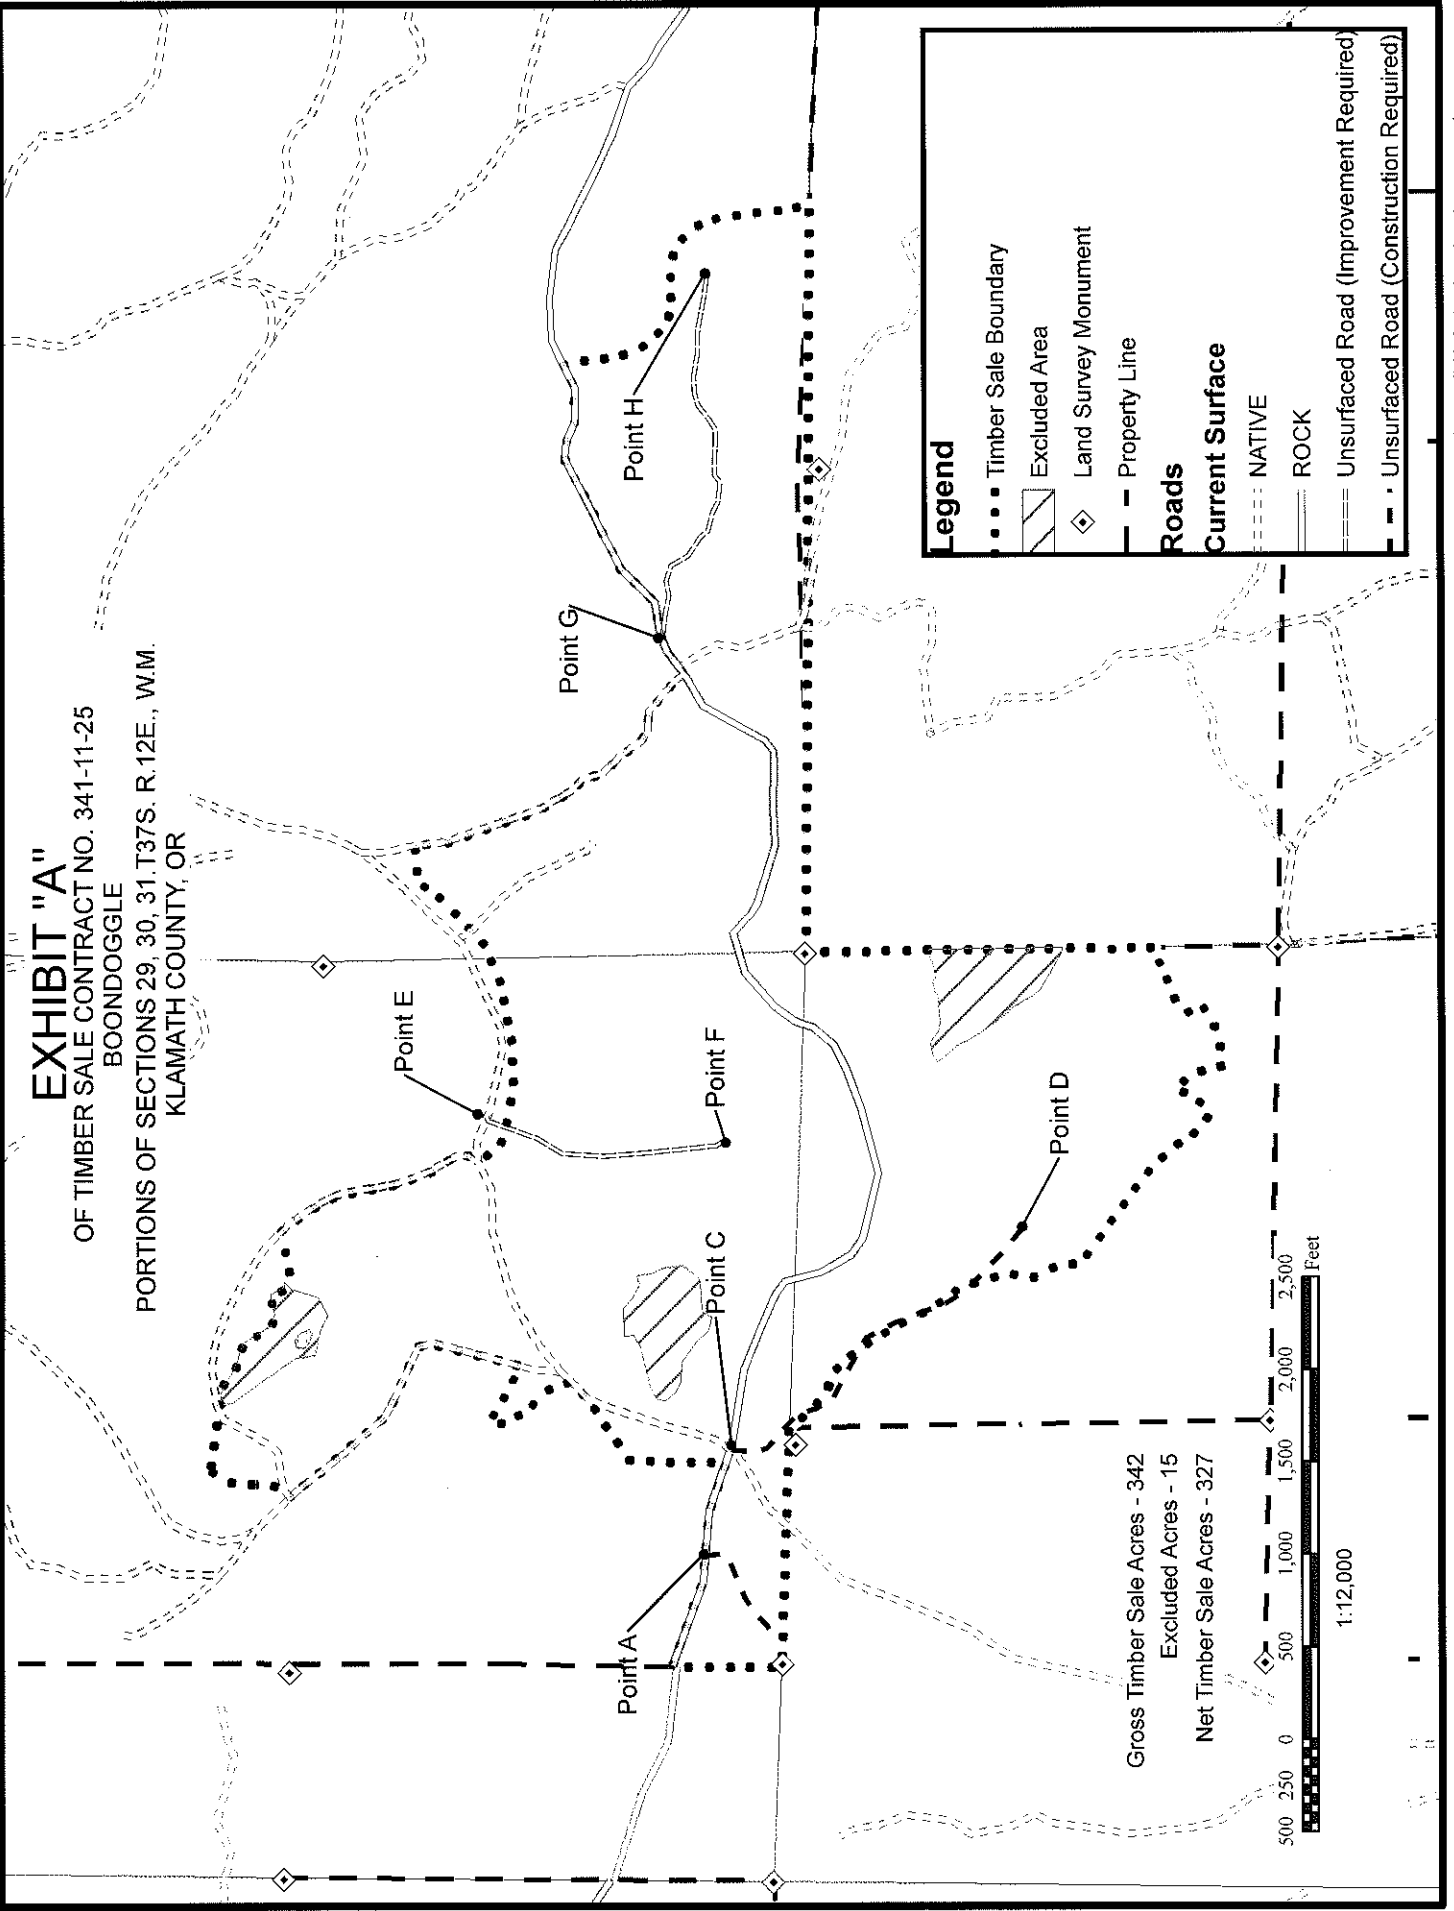

**EXHIBIT "A"**  
 OF TIMBER SALE CONTRACT NO. 341-11-25  
 BOONDOGGLE  
 PORTIONS OF SECTIONS 29, 30, 31, T37S. R.12E., W.M.  
 KLAMATH COUNTY, OR

Gross Timber Sale Acres - 342  
 Excluded Acres - 15  
 Net Timber Sale Acres - 327

**Legend**

- ..... Timber Sale Boundary
- ▨ Excluded Area
- ◇ Land Survey Monument
- - - Property Line

**Roads**

- Roads

**Current Surface**

- ..... NATIVE
- ROCK
- - - Unsurfaced Road (Improvement Required)
- · - Unsurfaced Road (Construction Required)

### Legend

Boondoggle Timber Sale

Haul Route

Property Line

Gross Timber Sale Acres - 342  
 Excluded Acres - 15  
 Net Timber Sale Acres - 327

### Exhibit "A"

VICINITY MAP

OF TIMBER SALE CONTRACT NO. 341-11-25

BOONDGGLE

PORTIONS OF SECTIONS 29, 30, 31, T37S. R. 12E., W.M.  
 KLAMATH COUNTY, OR